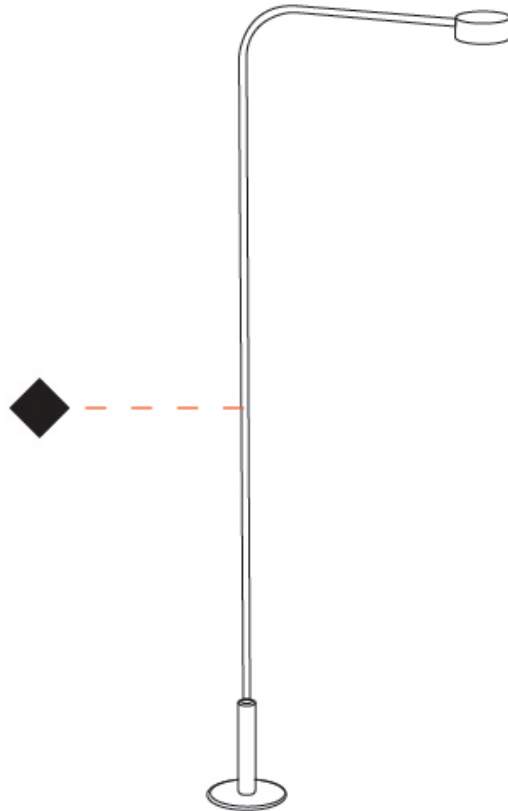

DOT POST

E9B272-

PROJECT _____

TYPE _____

SPECIFIER _____

QUANTITY _____

DATE _____

E