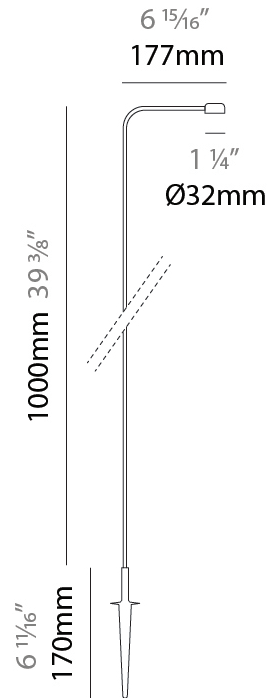

GENERAL

Series: Dot
 Brand: Platek
 Division: Exterior
 Mounting Type: Post
 Mounting Location: Above Ground
 Subcategory: Bollard - Garden

PHYSICAL

Shape: Disc
 Diameter (mm): 32
 Diameter (in): 1 ¼
 Height (mm): 600
 Height (in): 23 ⅝
 Extension (mm): 177
 Extension (in): 6 15/16
 Light Distribution: Direct
 Screws: No visible screws
 Fixture Finish: SST
 Fixture Material: Stainless Steel AISI 316L

GENERAL

Series: Dot
 Brand: Platek
 Division: Exterior
 Mounting Type: Post
 Mounting Location: Above Ground
 Subcategory: Bollard - Garden

PHYSICAL

Shape: Disc
 Diameter (mm): 32
 Diameter (in): 1 1/4
 Height (mm): 1000
 Height (in): 39 3/8
 Extension (mm): 177
 Extension (in): 6 15/16
 Light Distribution: Direct
 Screws: No visible screws
 Fixture Finish: SST
 Fixture Material: Stainless Steel AISI 316L

LED

Color Temperature (°K): 2700 / 3000
 Max. Delivered Lumen (lm): 145
 Nominal Lumen (lm): 175
 CRI: >90 CRI
 Lamp Life (hrs): 60000

OPTICAL

Optic°: 120

RATINGS AND CERTIFICATIONS

Certified By: Certified for North American Standards
 IP rating: IP65
 IK Rating: IK05
 Upon Request: Higher Maximum Ambient Temperature

GENERAL

Series: Dot
 Brand: Platek
 Division: Exterior
 Mounting Type: Portable
 Mounting Location: Above Ground
 Subcategory: Floor

PHYSICAL

Shape: Disc
 Diameter (mm): 255.5
 Diameter (in): 10 ¹/₁₆
 Height (mm): 1105
 Height (in): 43 ¹/₂
 Extension (mm): 302.5
 Extension (in): 11 ¹⁵/₁₆
 Light Distribution: Direct
 Screws: No visible screws
 Fixture Finish: SST
 Fixture Material: Stainless Steel AISI 316L