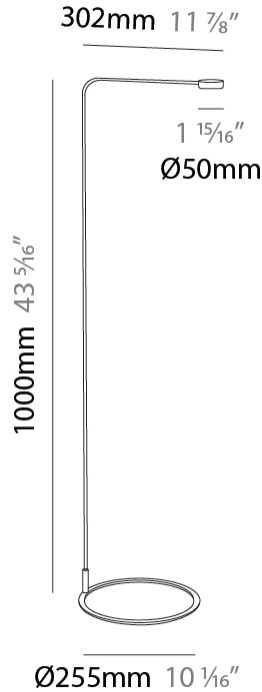

PROJECT
TYPE
SPECIFIER
QUANTITY
DATE

DOT PORTABLE

E9P002-

base number   Color
Temperature

1. To build a product code in our configurator select the specify button on the base model # product page
2. To build a manual product code on this datasheet choose from the options listed below in blue font and add the suffix to the base model #

GENERAL

Series: Dot
Brand: Platek
Division: Exterior
Mounting Type: Portable
Mounting Location: Above Ground
Subcategory: Floor

PHYSICAL

Shape: Disc
Diameter (mm): 255.5
Diameter (in): 10 ¹/₁₆
Height (mm): 1105
Height (in): 43 ¹/₂
Extension (mm): 302.5
Extension (in): 11 ¹⁵/₁₆
Light Distribution: Direct
Screws: No visible screws
Fixture Finish: SST
Fixture Material: Stainless Steel AISI 316L

ELECTRICAL

Lamp Type: LED
Input Wattage (W): 5
Total Output Wattage (W): 4
Dimming: Non-Dimmable
Driver Included: Yes
Driver Location: Inline Transformer Plug
Driver Type: Constant Voltage - 120 / 277Vac
Driver Class: Class 2
Input Voltage (V): 120 - 277
Output Voltage (V): 24

LED

Color Temperature (°K): 2700 / 3000
Max. Delivered Lumen (lm): 215
Nominal Lumen (lm): 240
CRI: >90 CRI
Lamp Life (hrs): 60000

OPTICAL

Optic°: 120

RATINGS AND CERTIFICATIONS

Certified By: Certified for North American Standards
IP rating: IP65
IK Rating: IK05
Upon Request: Higher Maximum Ambient Temperature