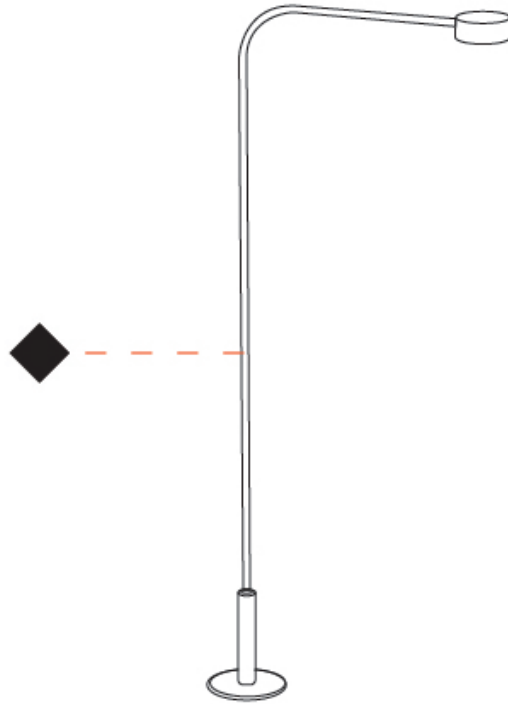

DOT POST

E9B271-

PROJECT

TYPE

SPECIFIER

QUANTITY

DATE

E